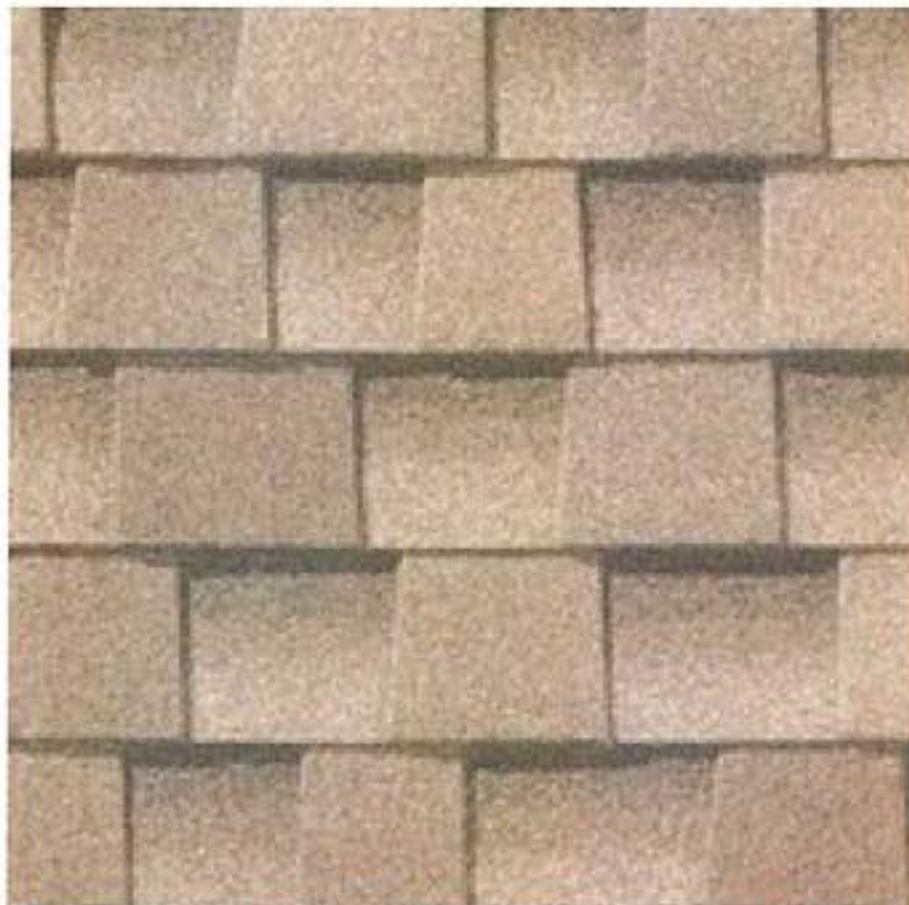

(/Residential_Roofing/Shingles/Timberline_HD_Formerly_Timberline_Prestique_30/Timberline_HD_Formerly_Timberline_Prestique_30/1
Timberline HD - Mission Brown Timberline HD - Pewter Gray

Shakewood

Slate

(/Residential_Roofing/Shingles/Timberline_HD_Formerly_Timberline_Prestique_30/Timberline_HD_Formerly_Timberline_Prestique_30/1
Timberline HD - Shakewood Timberline HD - Slate

Weathered Wood

(/Residential_Roofing/Shingles/Timberline_HD_Formerly_Timberline_Prestique_30/Timberline_HD_Weathered_Wood.jpg)
Timberline HD - Weathered Wood

Note: It is difficult to reproduce the color clarity and actual color blends of these products. Before selecting your color, please ask to see several full-size shingles.